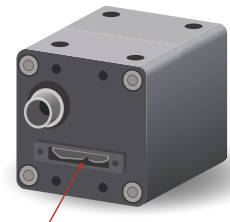

ZCables provides a variety of interface machine vision cables, product categories include GigE Ethernet, USB3.0 and Camera link cables. Can use for Industrial IP camera & Machine vision camera. Screw lock type design is suitable for applications where the cable and camera connect may fall off due to bumps, vibration, gravity, etc. Cables are also double shielded to reduce EMI interference, We also have high-flex machine cable. Applications in factory automation, traffic systems, retail, surveillance, rails, transportation system.

Product Specification

1. Camera Link Cable (Flexible cable cycles : 3,000,000)
2. Power Over Camera Link Cable (Flexible cable cycles : 3,000,000)
3. USB 3.0 Vision Cables with Dual Screw Lock
4. USB 3.0 Vision Cables with Dual Screw Lock (Flexible cable cycles : 1,000,000)
5. GigE Vision Cable with Dual Screw Lock
6. GigE Vision Cable with Dual Screw Lock (Flexible cable cycles : 1,000,000)

Application/Market

Machine Vision

We can offering the most reliable customized cables. The cable length can be freely specified. If you need 1 meter or more, select a long distance model.

ZCables P/N	Product type	Description
PZBMLH030-0001	USB 3.0 Vision Cables	USB 3.0 A/M to USB 3.0 Micro B/M with Dual Screw Lock Camera Cable 3M
PZBMLH050-0001	USB 3.0 Vision Cables	USB 3.0 A/M to USB 3.0 Micro B/M with Dual Screw Lock Camera Cable 5M
PZBMLJ030-0001	GigE Vision Cable	RJ45 Plug to RJ45 Plug with Dual Screw Lock Camera CAT6 SSTP Cable 3M
PZBMLJ050-0001	GigE Vision Cable	RJ45 Plug to RJ45 Plug with Dual Screw Lock Camera CAT6 SSTP Cable 5M
PZBMLE030-0001	Camera link cable	MDR to MDR cable, 3M, with PoCL
PZBMLG030-0001	Camera link cable	SDR to SDR cable, 3M, with PoCL
PZBMLF030-0001	Camera link cable	MDR to SDR cable, 3M, with PoCL