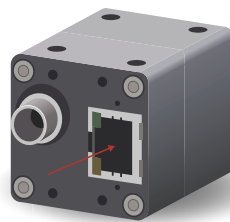

ZCables provides a variety of interface machine vision cables, product categories include GigE Ethernet, USB3.0 and Camera link cables. Can use for Industrial IP camera & Machine vision camera. Screw lock type design is suitable for applications where the cable and camera connect may fall off due to bumps, vibration, gravity, etc. Cables are also double shielded to reduce EMI interference, We also have high-flex machine cable. Applications in factory automation, traffic systems, retail, surveillance, rails, transportation system.

Product Specification

1. Camera Link Cable (Flexible cable cycles : 3,000,000)
2. Power Over Camera Link Cable (Flexible cable cycles : 3,000,000)
3. USB 3.0 Vision Cables with Dual Screw Lock
4. USB 3.0 Vision Cables with Dual Screw Lock (Flexible cable cycles : 1,000,000)
5. GigE Vision Cable with Dual Screw Lock
6. GigE Vision Cable with Dual Screw Lock (Flexible cable cycles : 1,000,000)

Application/Market

Machine Vision

We can offering the most reliable customized cables. The cable length can be freely specified. If you need 1 meter or more, select a long distance model.

ZCables P/N	Product type	Description
PZBMLH030-0001	USB 3.0 Vision Cables	USB 3.0 A/M to USB 3.0 Micro B/M with Dual Screw Lock Camera Cable 3M
PZBMLH050-0001	USB 3.0 Vision Cables	USB 3.0 A/M to USB 3.0 Micro B/M with Dual Screw Lock Camera Cable 5M
PZBMLJ030-0001	GigE Vision Cable	RJ45 Plug to RJ45 Plug with Dual Screw Lock Camera CAT6 SSTP Cable 3M
PZBMLJ050-0001	GigE Vision Cable	RJ45 Plug to RJ45 Plug with Dual Screw Lock Camera CAT6 SSTP Cable 5M
PZBMLE030-0001	Camera link cable	MDR to MDR cable, 3M, with PoCL
PZBMLG030-0001	Camera link cable	SDR to SDR cable, 3M, with PoCL
PZBMLF030-0001	Camera link cable	MDR to SDR cable, 3M, with PoCL