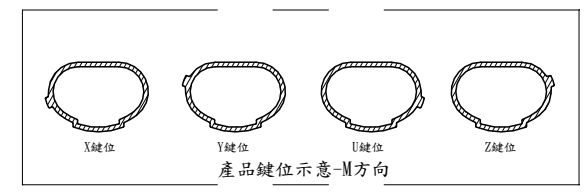

1	2	3	4	5	6	7	8				
THIS DRAWING AND THE DATA DISCLOSED HEREIN OR HEREWITH IS NOT TO BE REPRODUCED USED OR DISCLOSED IN WHOLE OR IN PART TO ANYONE WITHOUT THE PERMISSION OF JESS-LINK PRODUCTS CO.,LTD.(JPC)				CUSTOMER DRAWING DRWC-008507		REV.	ECN NO.	DESCRIPTION	MDF'D	APP'D	DATE
						01		INITIAL DESIGN	Brady	Richard	11/04/2020
						02					
						03					

M方向

Standard Part List(Without HVIL)

Model No.	Accepted Wire Size
PHVXL60210X4-0	4mm ² 屏蔽線纜 (ø10.8-11.1mm)
PHVXL60210Y4-0	
PHVXL60210U4-0	
PHVXL60210Z4-0	6mm ² 屏蔽線纜 (ø12.2-12.5mm)
PHVXL60210X6-0	
PHVXL60210Y6-0	
PHVXL60210U6-0	
PHVXL60210Z6-0	

料號信息 P/N information
PHVXL6021 X X X-0

高壓互鎖 0. 不帶高壓互鎖 1. 帶高壓互鎖	鍵位 "X" "Y" "U" "Z"	線纜大小 "4"=4mm ² "6"=6mm ²
-------------------------------	--------------------------------	--

印字信息
XL60210U4 — 料號信息
YYWW —— 生產年月:前兩碼取"年份"後兩碼為"週數"
JPC

RoHS COMPLIANT	Unit: mm(inch)	PROJECTION	ZCables.com		
	GENERAL TOLERANCES: (UNLESS SPECIFIED)	D.R. 11/04/2020	TITLE		PD./FILE NO.
	0 =±1 (0.039)	Brady	XL60 2POS PLUG CONNECTOR		C19C0007A
	0.0 =±5 (0.02)	CH.K 11/04/2020	SCALE	SIZE	PART NO.
0.00 =±3 (0.012)	Albert	1:1	A4	PHVXL6021XXX-0	REV. 01
0.000 =±15 (0.006)	APV.D 11/04/2020				SHEET 1 OF 1
0° =±2'	Richard				
0.0° =±1'					