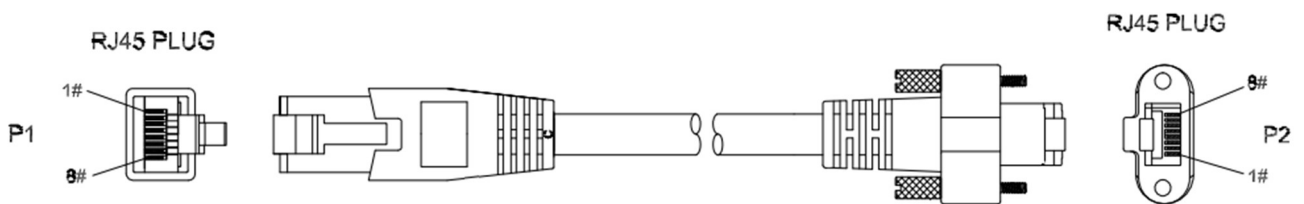

Machine Vision Cable

RJ45 to RJ45 Cable

RJ45 Plug to RJ45 Plug with Dual Screw Lock Camera Cat.6 SSTP 3M Cable.

Technical Data

Part Number	PZBMLJ030-0001
Cable Jacket	PVC
Cable Length	3M
Connector (Side A)	RJ45 Plug
Connector (side B)	RJ45 Plug with Screw Lock
Transfer Parameters	Cat. 6
Cross Section of Wire	26AWG

Application

Machine Vision

RJ45 to RJ45 Cables

Outline

Circuit Diagram