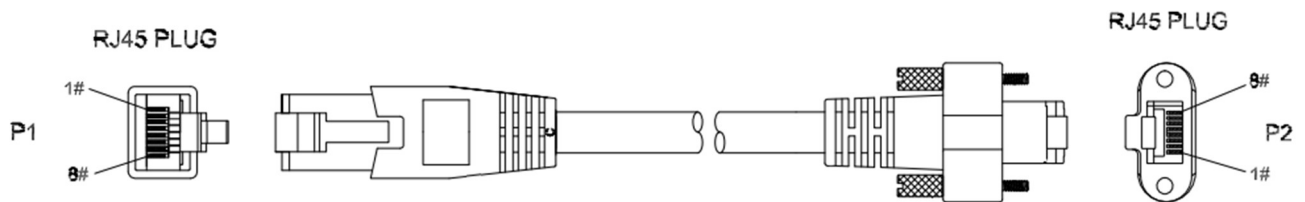

Machine Vision Cable

RJ45 to RJ45 Cable

RJ45 Plug to RJ45 Plug with Dual Screw Lock Camera Cat.6 SSTP 5M Cable.

Technical Data

Part Number	PZBMLJ050-0001
Cable Jacket	PVC
Cable Length	5M
Connector (Side A)	RJ45 Plug
Connector (side B)	RJ45 Plug with Screw Lock
Transfer Parameters	Cat. 6
Cross Section of Wire	26AWG

Application

Machine Vision

RJ45 to RJ45 Cables

Outline

Circuit Diagram