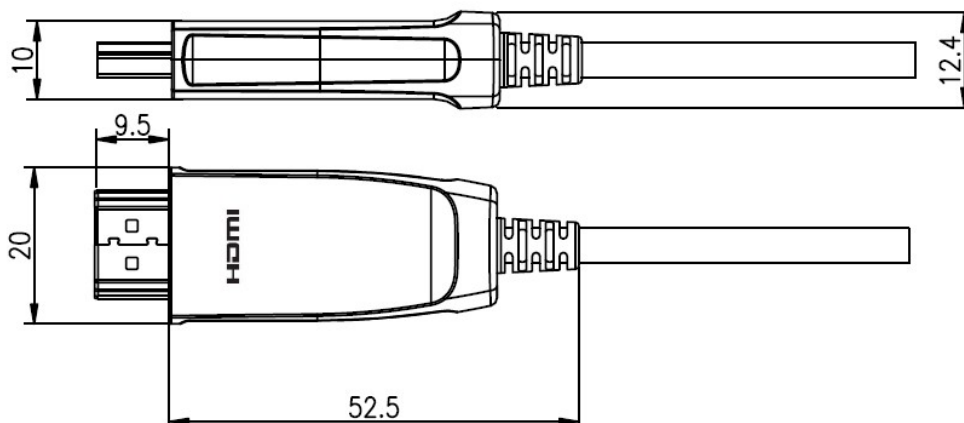

HDMI 2.0 AOC Cable

HDMI 2.0 Type A Male to Type A Male AOC Cable

Specification

HDCP & DDC	HDCP 2.2 Fully Support Bi-direction EDID And HDCP Communication
Video Bandwidth	6Gbps x 3 Channel (Max) + Clock
Resolution & Distance	PC: WUXGA 1920 x 1200 & up to 100 M HDTV: 480p/720p/1080p deep color/4K(60P)/Full HD & up to 100 M
O/E Converter	4 Channel 850nm VCESL Array (Transmitter) 4 Channel GaAs PD Array (Receiver)
Connector Type	HDMI Type A Male
Cable Type	Hybrid Type With OM3 Fiber And Copper Wire
Cable Length	Up To 100M (Custom Length Available)
Cable Outer Diameter	4.5 mm
Cable Jacket	PVC
Differential Input	100 Ohm (Typical)
Power Consumption	250 mW (Max)
Power Supply	Non-external Power Required

Interface Dimension