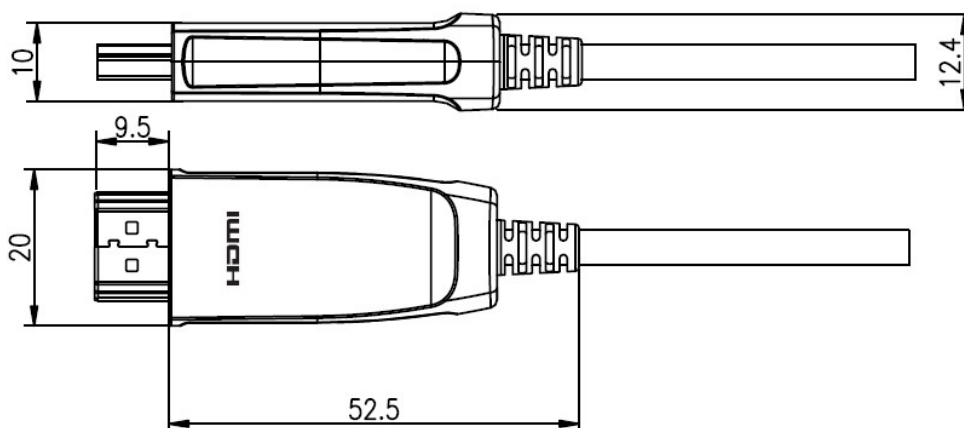

HDMI AOC Series Cables

HDMI 2.1 AOC Cable

HDMI 2.1 Type A Male to Type A Male AOC Cable

Specification

HDCP & DDC	HDCP 2.2 Fully Support Bi-direction EDID And HDCP Communication
Video Bandwidth	12Gbps x 4 Channel (Max) + Clock
Resolution & Distance	480p/720p/1080p Deep Color/4K 60p/8K 60p, Up to 100 M
O/E Converter	4 Channel 850nm VCESL Array (Transmitter) 4 Channel GaAs PD Array (Receiver)
Connector Type	HDMI Type A Male
Cable Type	Hybrid Type With OM3 Fiber And Copper Wire
Cable Length	Up To 100M (Custom Length Available)
Cable Outer Diameter	4.5 mm
Cable Jacket	PVC
Differential Input	100 Ohm (Typical)
Power Consumption	250 mW (Max)
Power Supply	Non-external Power Required

Interface Dimension

Order Information

Part Number	Description
PK3H3U00AA01-1	HDMI 2.1 Type A Male to Type A Male AOC Cable 10M
PK3H3U00AA01-2	HDMI 2.1 Type A Male to Type A Male AOC Cable 20M
PK3H3U00AA01-3	HDMI 2.1 Type A Male to Type A Male AOC Cable 30M
PK3H3U00AA01-4	HDMI 2.1 Type A Male to Type A Male AOC Cable 40M
PK3H3U00AA01-5	HDMI 2.1 Type A Male to Type A Male AOC Cable 50M
PK3H3U00AA01-6	HDMI 2.1 Type A Male to Type A Male AOC Cable 60M
PK3H3U00AA01-7	HDMI 2.1 Type A Male to Type A Male AOC Cable 70M
PK3H3U00AA01-8	HDMI 2.1 Type A Male to Type A Male AOC Cable 80M
PK3H3U00AA01-9	HDMI 2.1 Type A Male to Type A Male AOC Cable 90M
PK3H3U00AA01-A	HDMI 2.1 Type A Male to Type A Male AOC Cable 100M